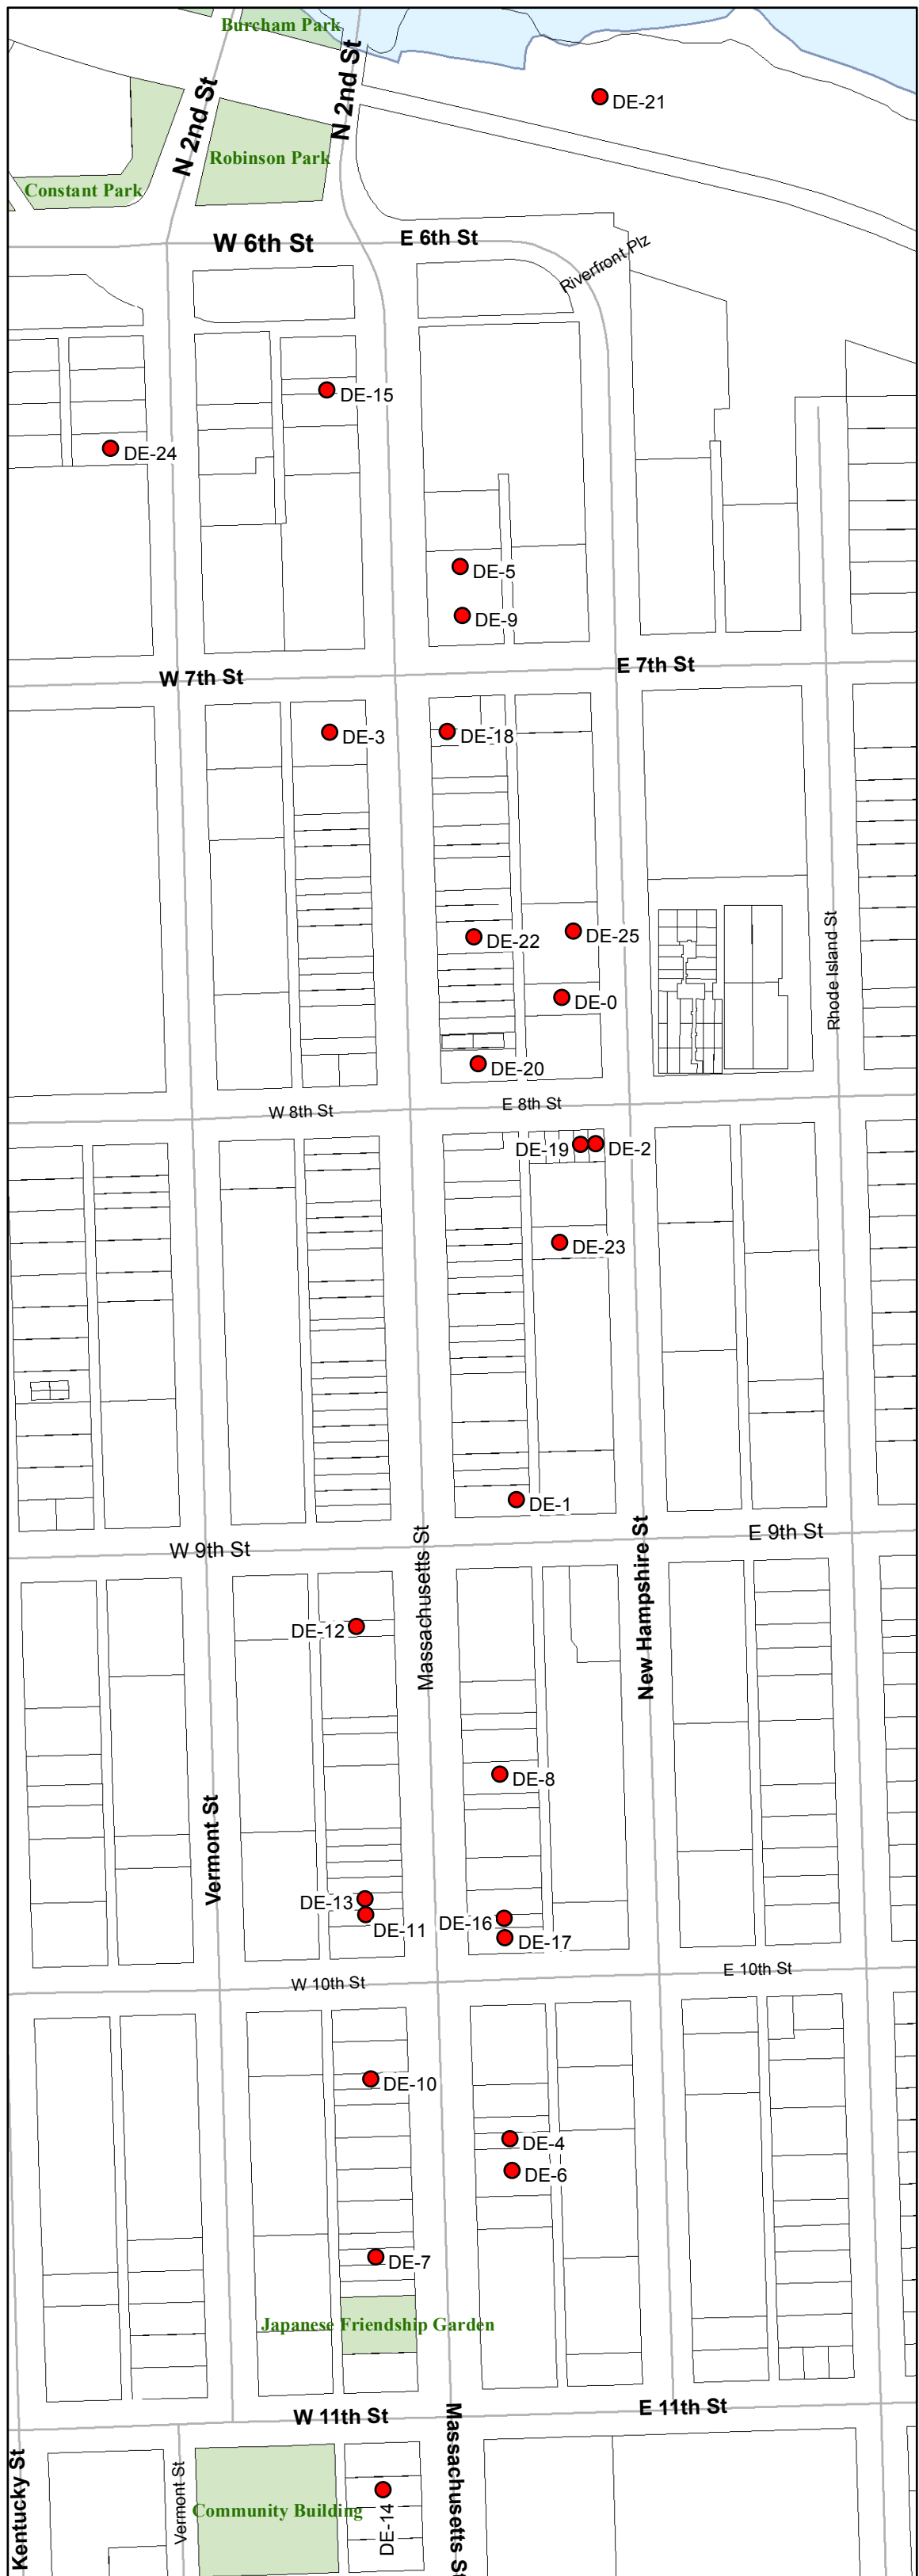

Downtown Non-Conforming Licences Premises

● Non-Conforming License Premises

0 200 400 800 Feet

Label	Name	Address
DE-0	Bottleneck	737 New Hampshire Street
DE-1	Bourgeois Pig	6 East 9th Street
DE-2	8th Street Tap Room	801 New Hampshire Street
DE-3	Eldridge House	701 Massachusetts Street
DE-4	Fatso's	1016 Massachusetts Street
DE-5	Free State Brewing Co, Inc.	636 Massachusetts Street
DE-6	Granada	1020 Massachusetts Street
DE-7	Harbour Lights	1031 Massachusetts Street
DE-8	Jazzhaus of Lawrence	926 1/2 Massachusetts Street
DE-9	Club Liberty Hall	642 Massachusetts Street
DE-10	Louise Bar Downtown	1009 Massachusetts Street
DE-11	Jack Pot Saloon & Music Hall	943 Massachusetts Street
DE-12	Mad Greek	907 Massachusetts Street
DE-13	Genovese	941 Massachusetts Street
DE-14	It's Brothers Bar & Grill	1105 Massachusetts Street
DE-15	Quinton's Bar & Deli	615 Massachusetts Street
DE-16	Red Lyon Tavern	944 Massachusetts Street
DE-17	Replay Lounge	946 Massachusetts Street
DE-18	Rudy's Pizzeria	704 Massachusetts Street No. 2
DE-19	Sandbar	17 East 8th Street
DE-20	Teller's	746 Massachusetts Street
DE-21	Abe & Jakes Landing	8 East 6th Street
DE-22	Vermont Street BBQ	728 Massachusetts Street
DE-23	Cielito Lindo	815 New Hampshire Street
DE-24	Dempsey's Irish Pub	623 Vermont Street
DE-25	Barrel House	729 New Hampshire Street